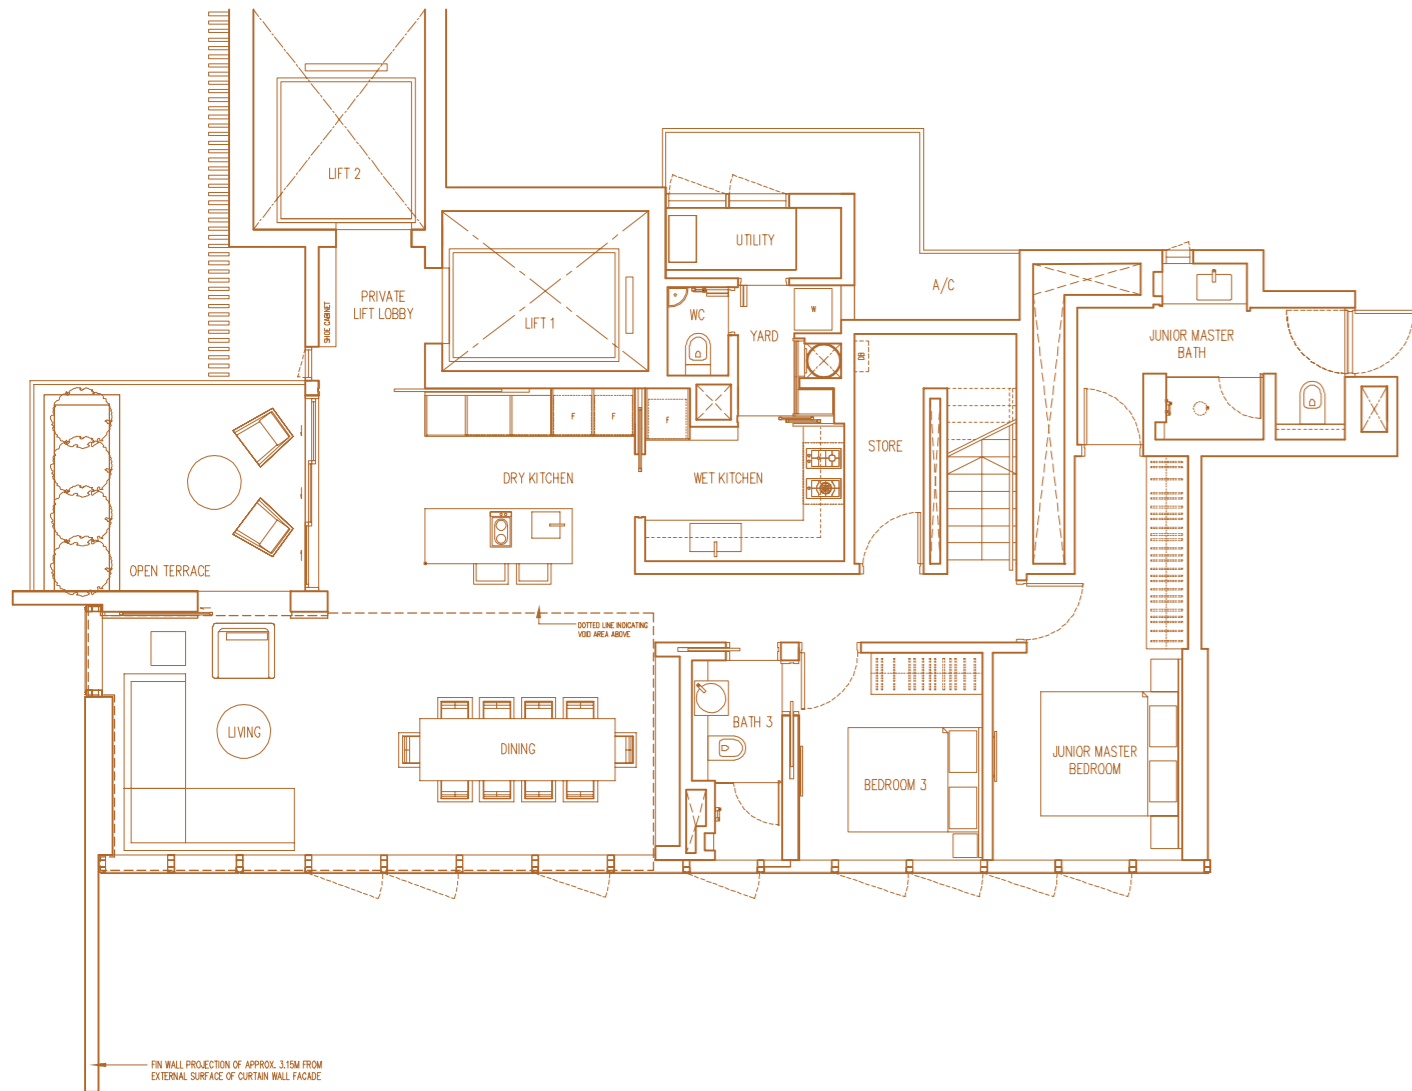

PENTHOUSE LEVEL 1

# TYPE PH1

378 sqm / 4069 sqft (including void area of 32 sqm / 344 sqft)

BLK 7 #41-05  
BLK 9 #41-08

PENTHOUSE LEVEL 2

# TYPE PH1

BLK 7 #41-05  
BLK 9 #41-08

PENTHOUSE LEVEL 3