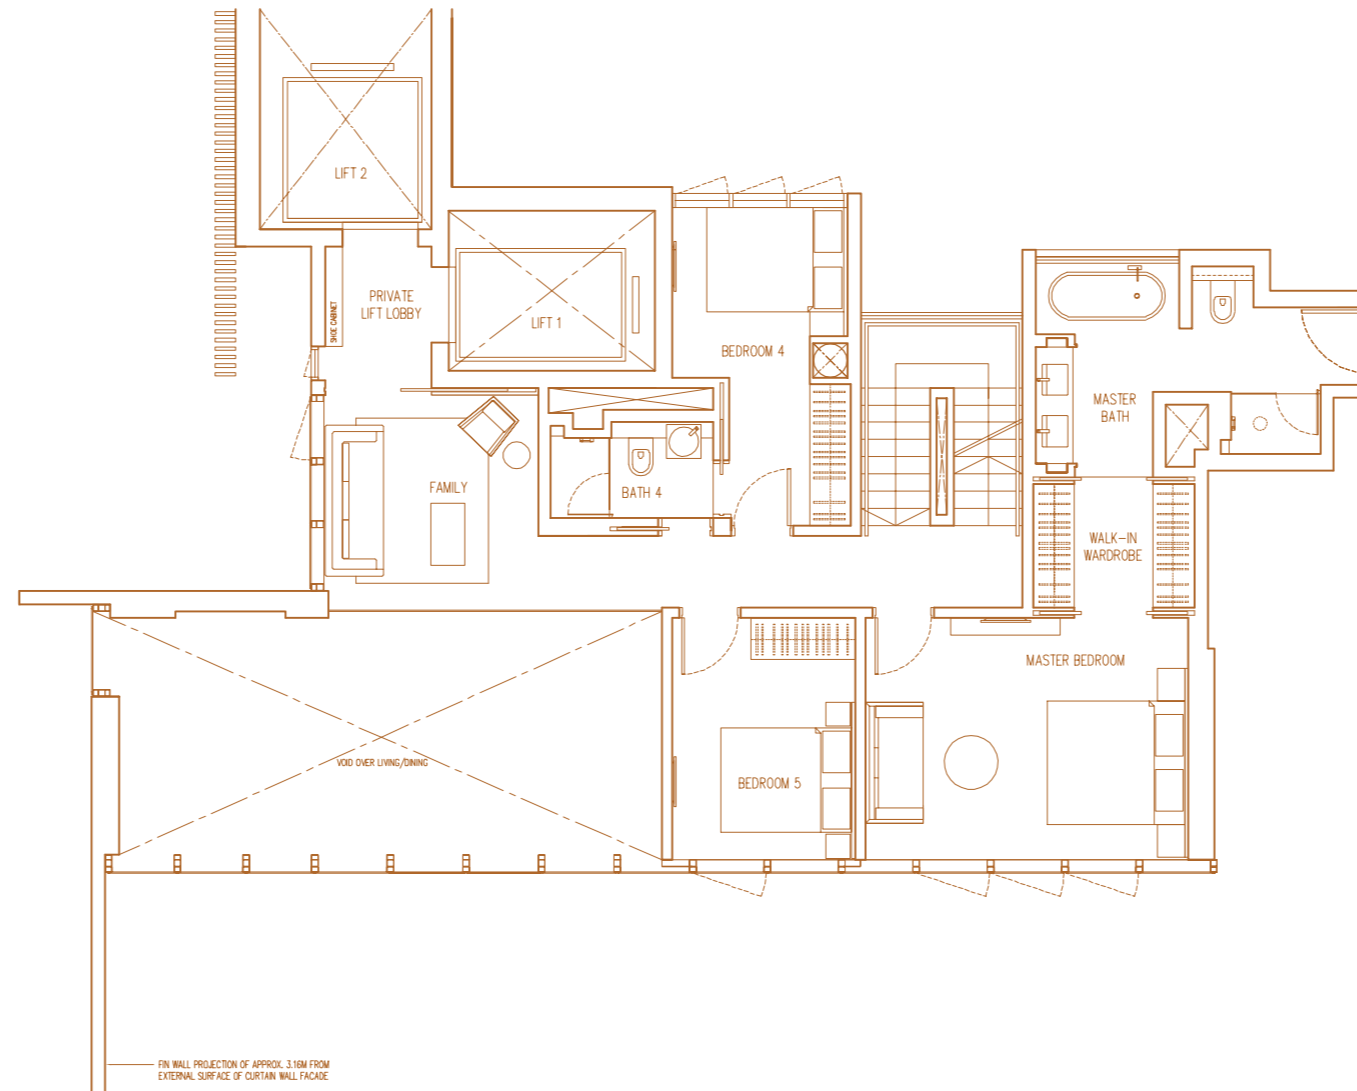

PENTHOUSE LEVEL 1

# TYPE PH1

378 sqm / 4069 sqft (including void area of 32 sqm / 344 sqft)

BLK 7 #41-05  
BLK 9 #41-08

PENTHOUSE LEVEL 2

# TYPE PH1

BLK 7 #41-05  
BLK 9 #41-08

PENTHOUSE LEVEL 3