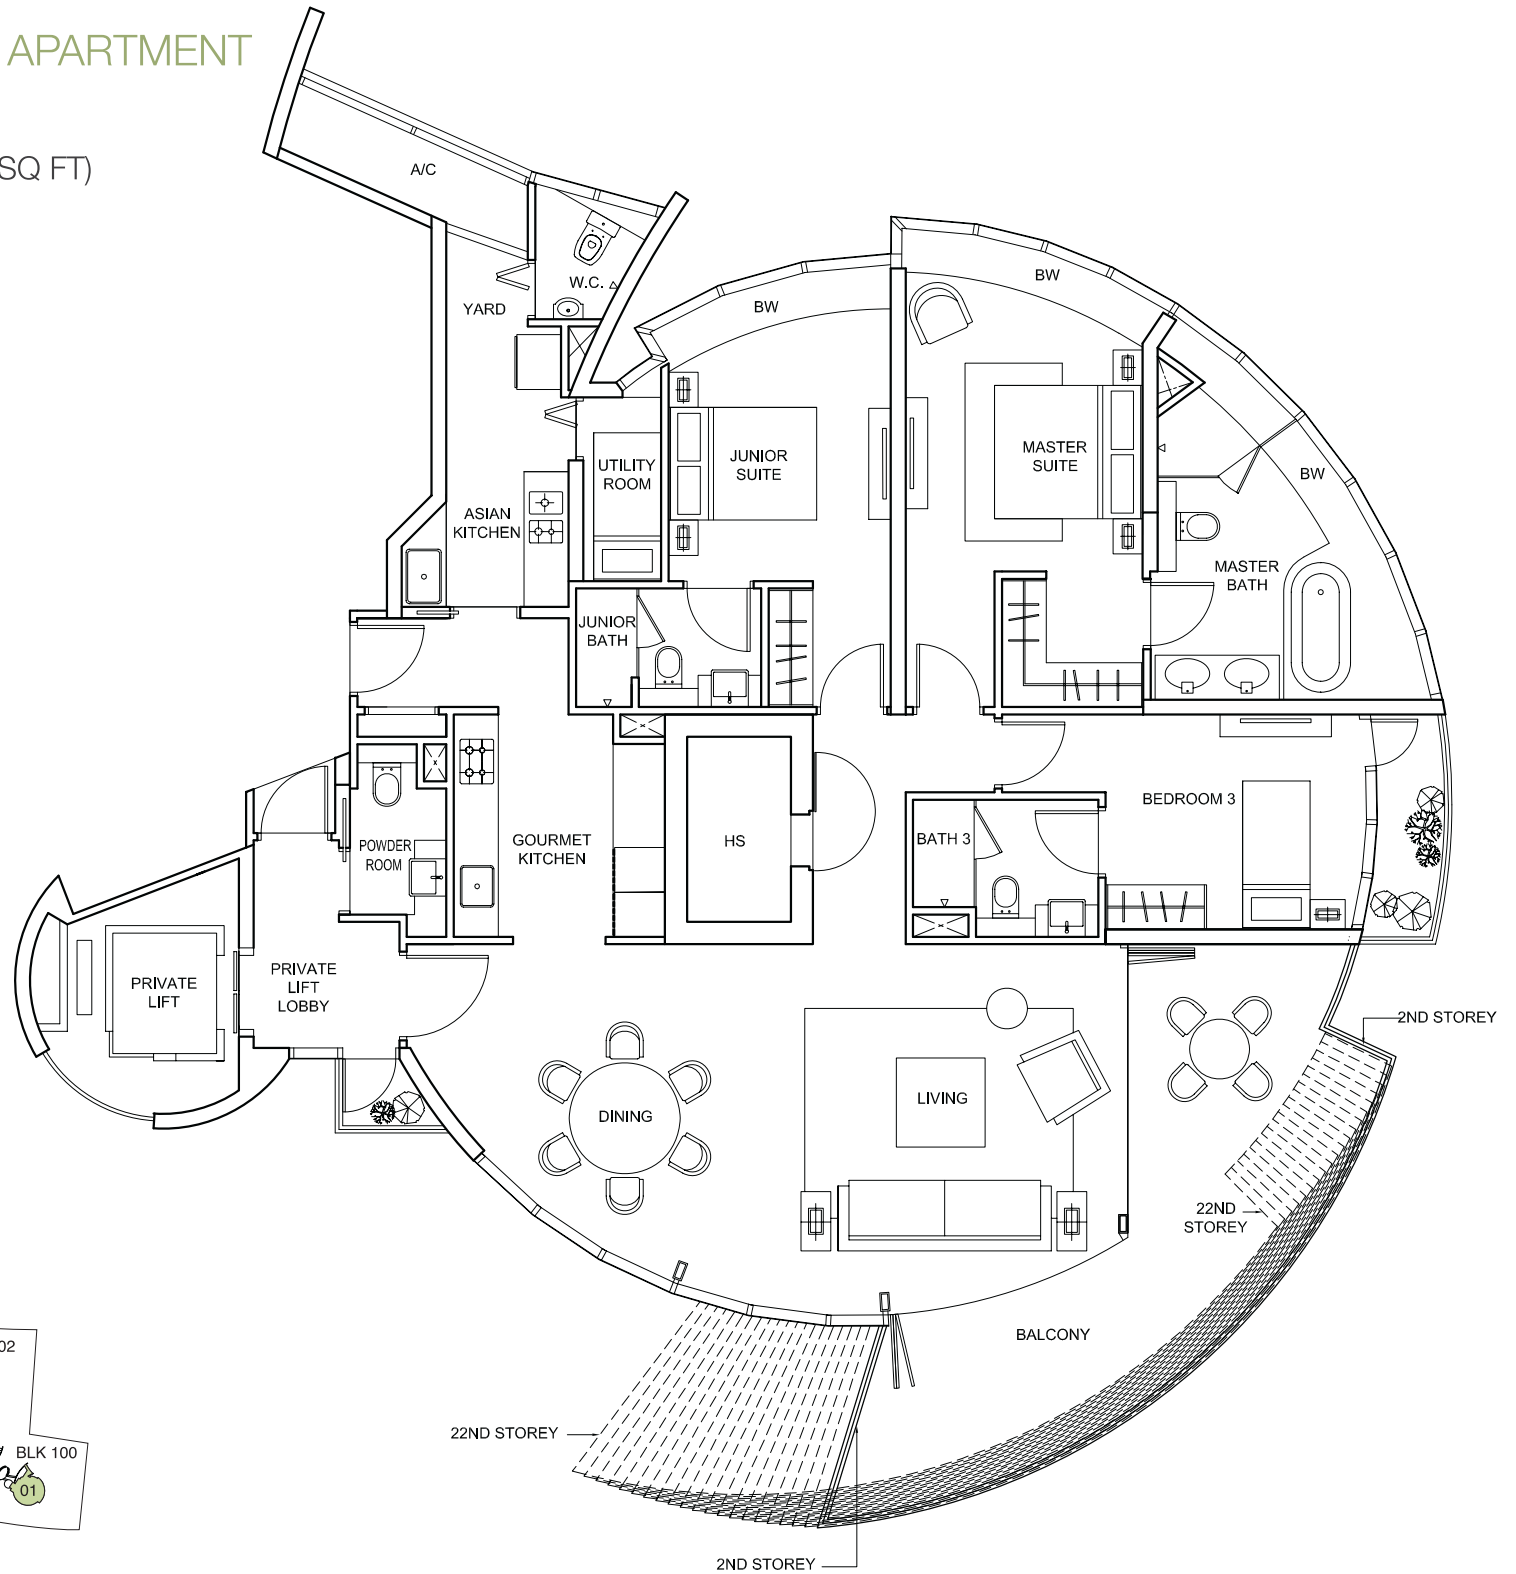

3 BEDROOM APARTMENT TYPE A1

200 SQ M (2,153 SQ FT)

100 GRANGE ROAD
#02-01 TO #22-01

3 BEDROOM APARTMENT TYPE A2

200 SQ M (2,153 SQ FT)

100 GRANGE ROAD
#02-02 TO #22-02