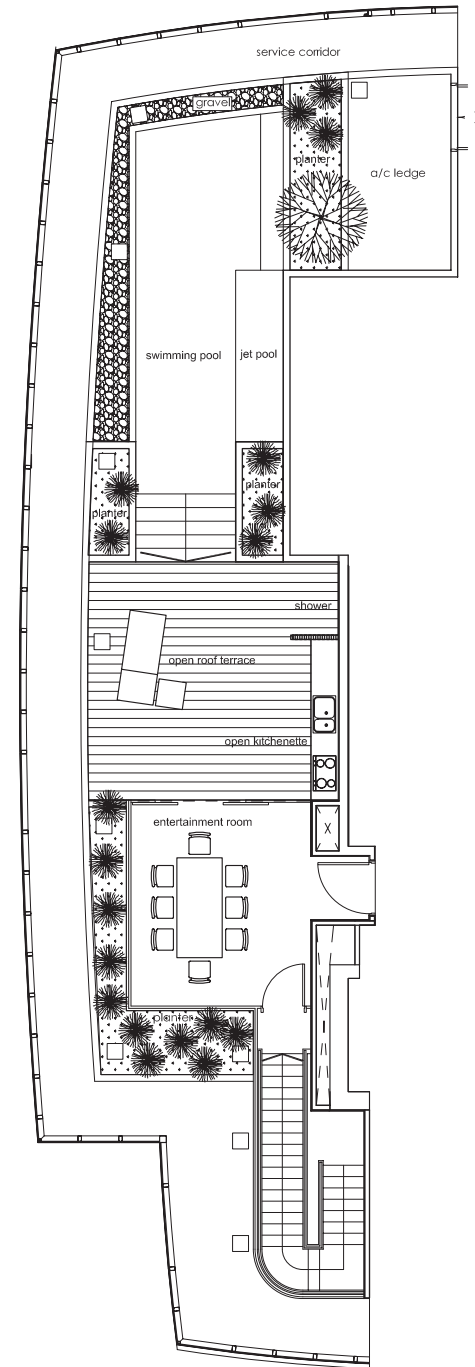

SKY VILLA (#42-09)

TYPE B-sv-a

LOWER LEVEL
(LEVEL 41)

TYPE B-sv-a

#42-09: 620 sq m (6,674 sq ft)

MID LEVEL
(LEVEL 42)

TYPE B-sv-a

UPPER LEVEL
(LEVEL 43)

SKY VILLA (#42-09)

43rd Level

42nd Level

41st Level

SKY VILLA (#42-08)

TYPE B-sv-b

LOWER LEVEL
(LEVEL 41)

TYPE B-sv-b

#42-08: 654 sq m (7,040 sq ft)

MID LEVEL
(LEVEL 42)

TYPE B-sv-b

UPPER LEVEL
(LEVEL 43)

SKY VILLA (#42-08)

43rd Level

42nd Level

41st Level