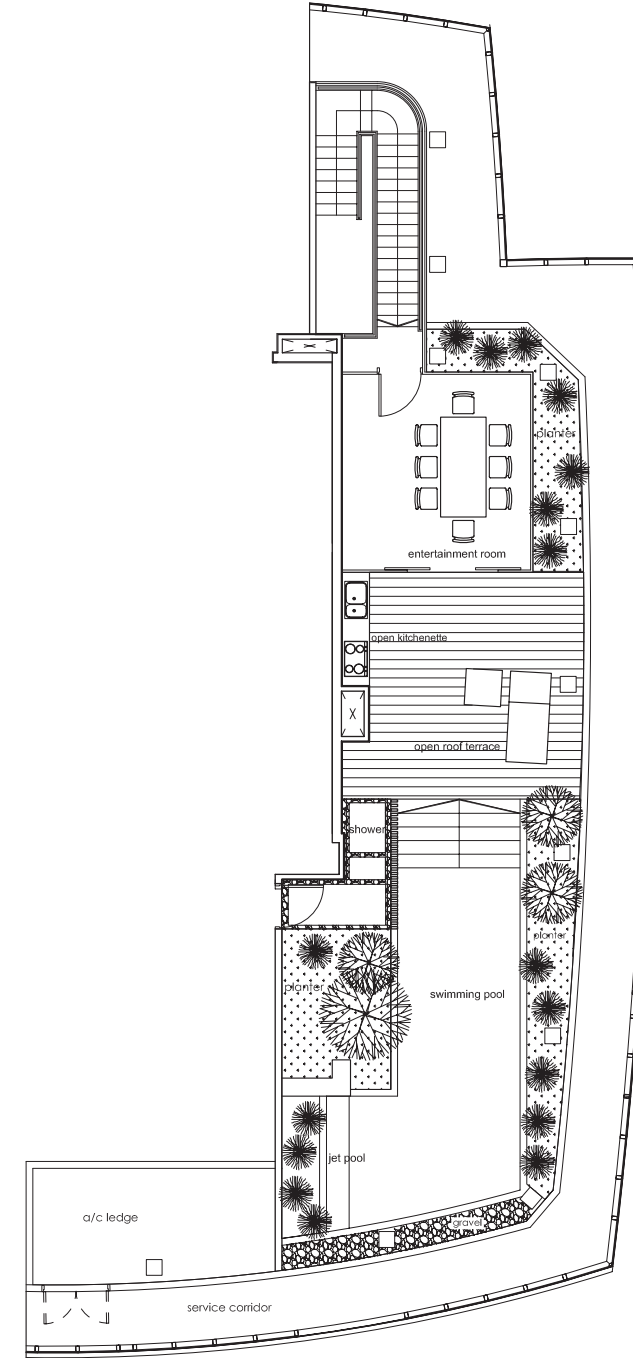

SKY VILLA (#42-09)

TYPE B-sv-a

LOWER LEVEL
(LEVEL 41)

TYPE B-sv-a

#42-09: 620 sq m (6,674 sq ft)

MID LEVEL
(LEVEL 42)

TYPE B-sv-a

UPPER LEVEL
(LEVEL 43)

SKY VILLA (#42-09)

43rd Level

42nd Level

41st Level

SKY VILLA (#42-08)

TYPE B-sv-b

LOWER LEVEL
(LEVEL 41)

TYPE B-sv-b

#42-08: 654 sq m (7,040 sq ft)

MID LEVEL
(LEVEL 42)

TYPE B-sv-b

UPPER LEVEL
(LEVEL 43)

SKY VILLA (#42-08)

43rd Level

42nd Level

41st Level