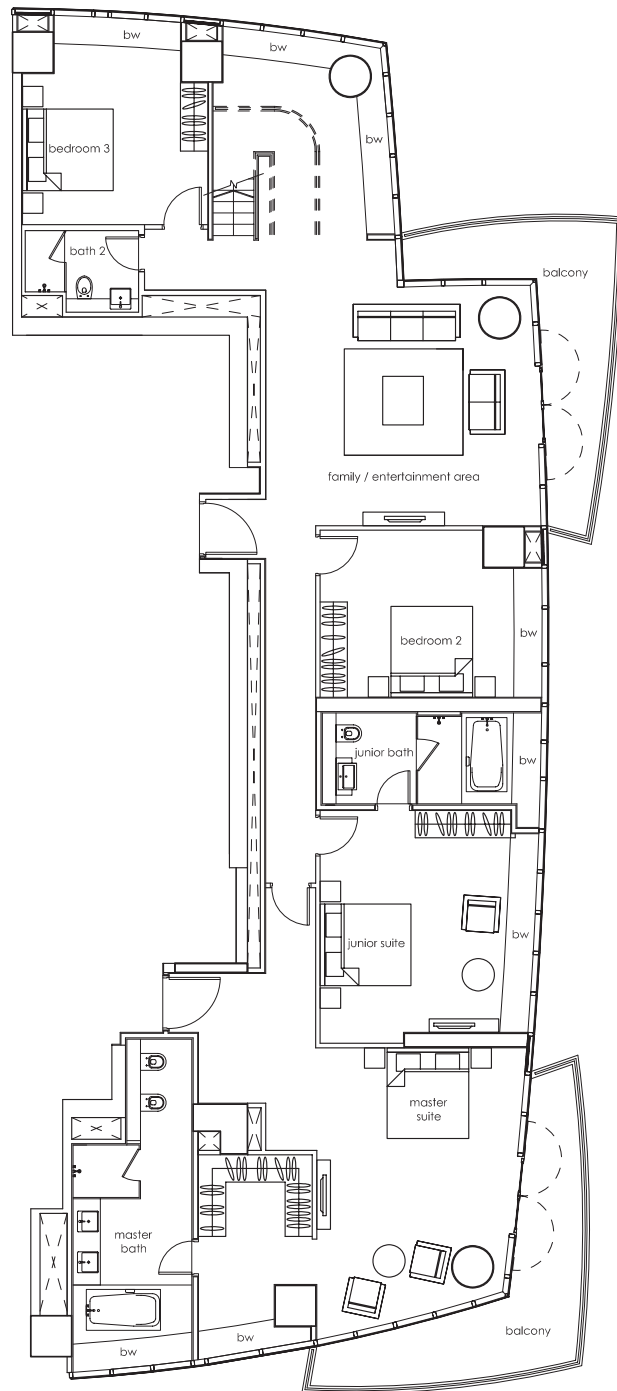

SKY VILLA (#42-09)

TYPE B-sv-a

LOWER LEVEL
(LEVEL 41)

TYPE B-sv-a

#42-09: 620 sq m (6,674 sq ft)

MID LEVEL
(LEVEL 42)

TYPE B-sv-a

UPPER LEVEL
(LEVEL 43)

SKY VILLA (#42-09)

43rd Level

42nd Level

41st Level

SKY VILLA (#42-08)

TYPE B-sv-b

LOWER LEVEL
(LEVEL 41)

TYPE B-sv-b

#42-08: 654 sq m (7,040 sq ft)

MID LEVEL
(LEVEL 42)

TYPE B-sv-b

UPPER LEVEL
(LEVEL 43)

SKY VILLA (#42-08)

43rd Level

42nd Level

41st Level