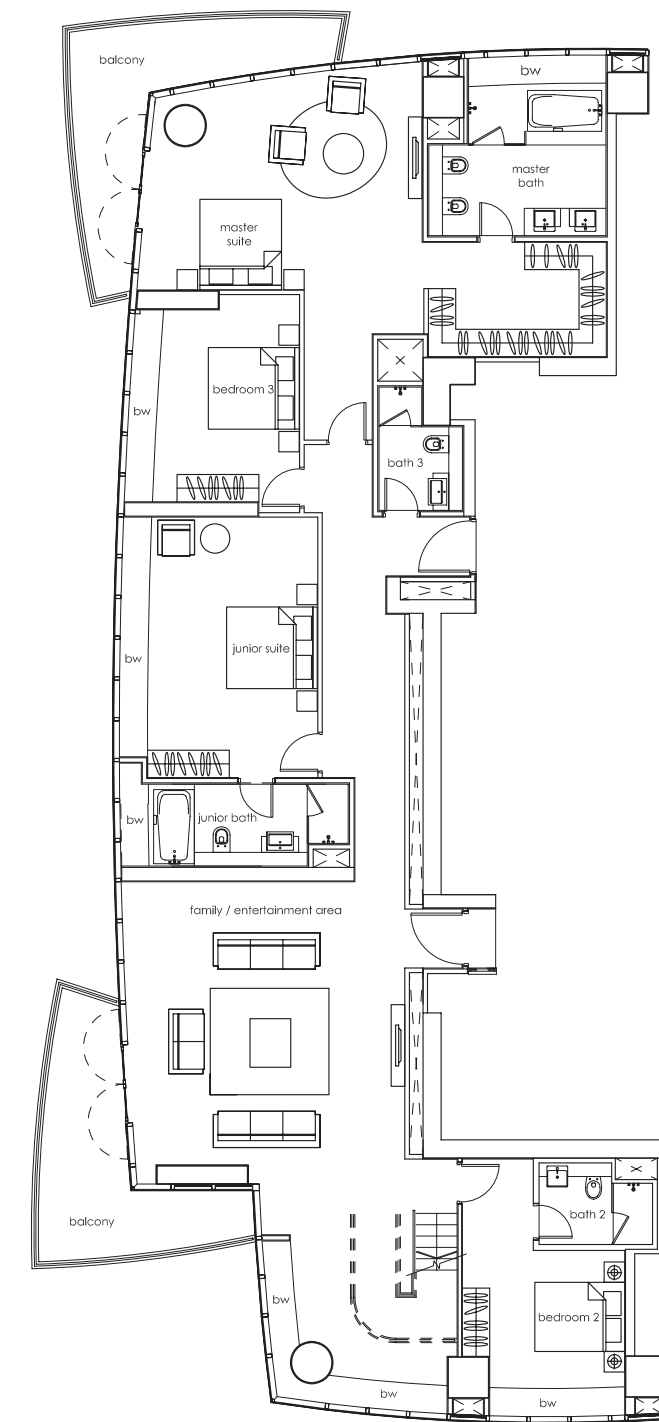

SKY VILLA (#42-09)

TYPE B-sv-a

LOWER LEVEL
(LEVEL 41)

TYPE B-sv-a

#42-09: 620 sq m (6,674 sq ft)

MID LEVEL
(LEVEL 42)

TYPE B-sv-a

UPPER LEVEL
(LEVEL 43)

SKY VILLA (#42-09)

43rd Level

42nd Level

41st Level

SKY VILLA (#42-08)

TYPE B-sv-b

LOWER LEVEL
(LEVEL 41)

TYPE B-sv-b

#42-08: 654 sq m (7,040 sq ft)

MID LEVEL
(LEVEL 42)

TYPE B-sv-b

UPPER LEVEL
(LEVEL 43)

SKY VILLA (#42-08)

43rd Level

42nd Level

41st Level