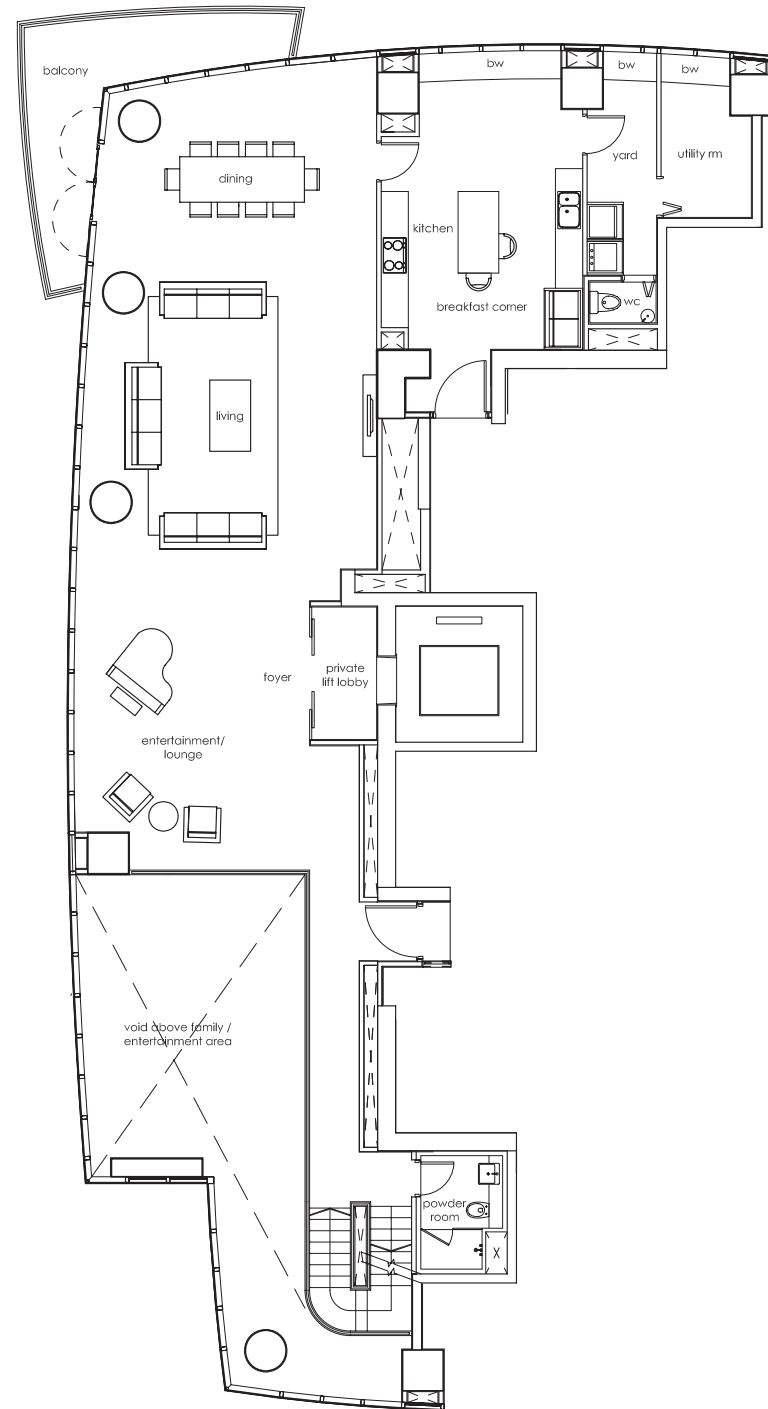

SKY VILLA (#42-09)

TYPE B-sv-a

LOWER LEVEL
(LEVEL 41)

TYPE B-sv-a

#42-09: 620 sq m (6,674 sq ft)

MID LEVEL
(LEVEL 42)

TYPE B-sv-a

UPPER LEVEL
(LEVEL 43)

SKY VILLA (#42-09)

43rd Level

42nd Level

41st Level

SKY VILLA (#42-08)

TYPE B-sv-b

LOWER LEVEL
(LEVEL 41)

TYPE B-sv-b

#42-08: 654 sq m (7,040 sq ft)

MID LEVEL
(LEVEL 42)

TYPE B-sv-b

UPPER LEVEL
(LEVEL 43)

SKY VILLA (#42-08)

43rd Level

42nd Level

41st Level