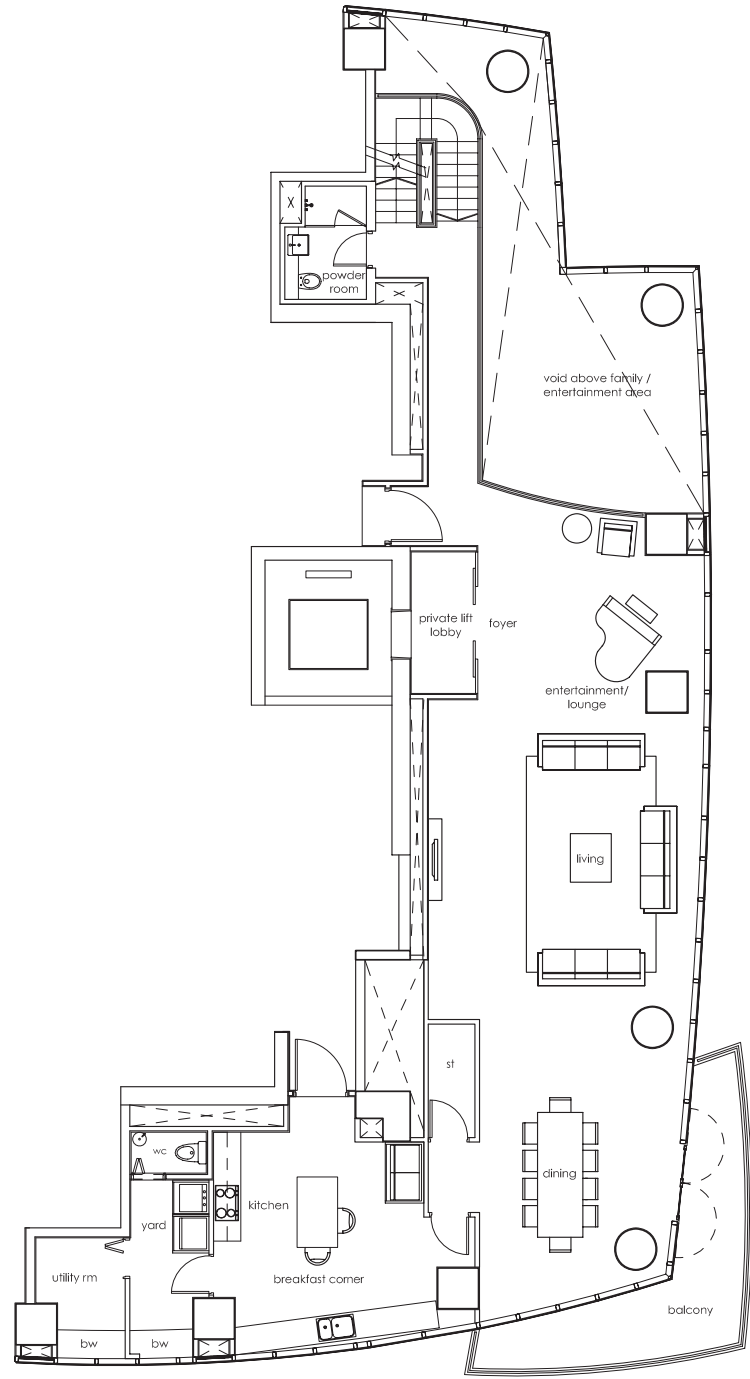

SKY VILLA (#42-09)

TYPE B-sv-a

LOWER LEVEL
(LEVEL 41)

TYPE B-sv-a

#42-09: 620 sq m (6,674 sq ft)

MID LEVEL
(LEVEL 42)

TYPE B-sv-a

UPPER LEVEL
(LEVEL 43)

SKY VILLA (#42-09)

43rd Level

42nd Level

41st Level

SKY VILLA (#42-08)

TYPE B-sv-b

LOWER LEVEL
(LEVEL 41)

TYPE B-sv-b

#42-08: 654 sq m (7,040 sq ft)

MID LEVEL
(LEVEL 42)

TYPE B-sv-b

UPPER LEVEL
(LEVEL 43)

SKY VILLA (#42-08)

43rd Level

42nd Level

41st Level